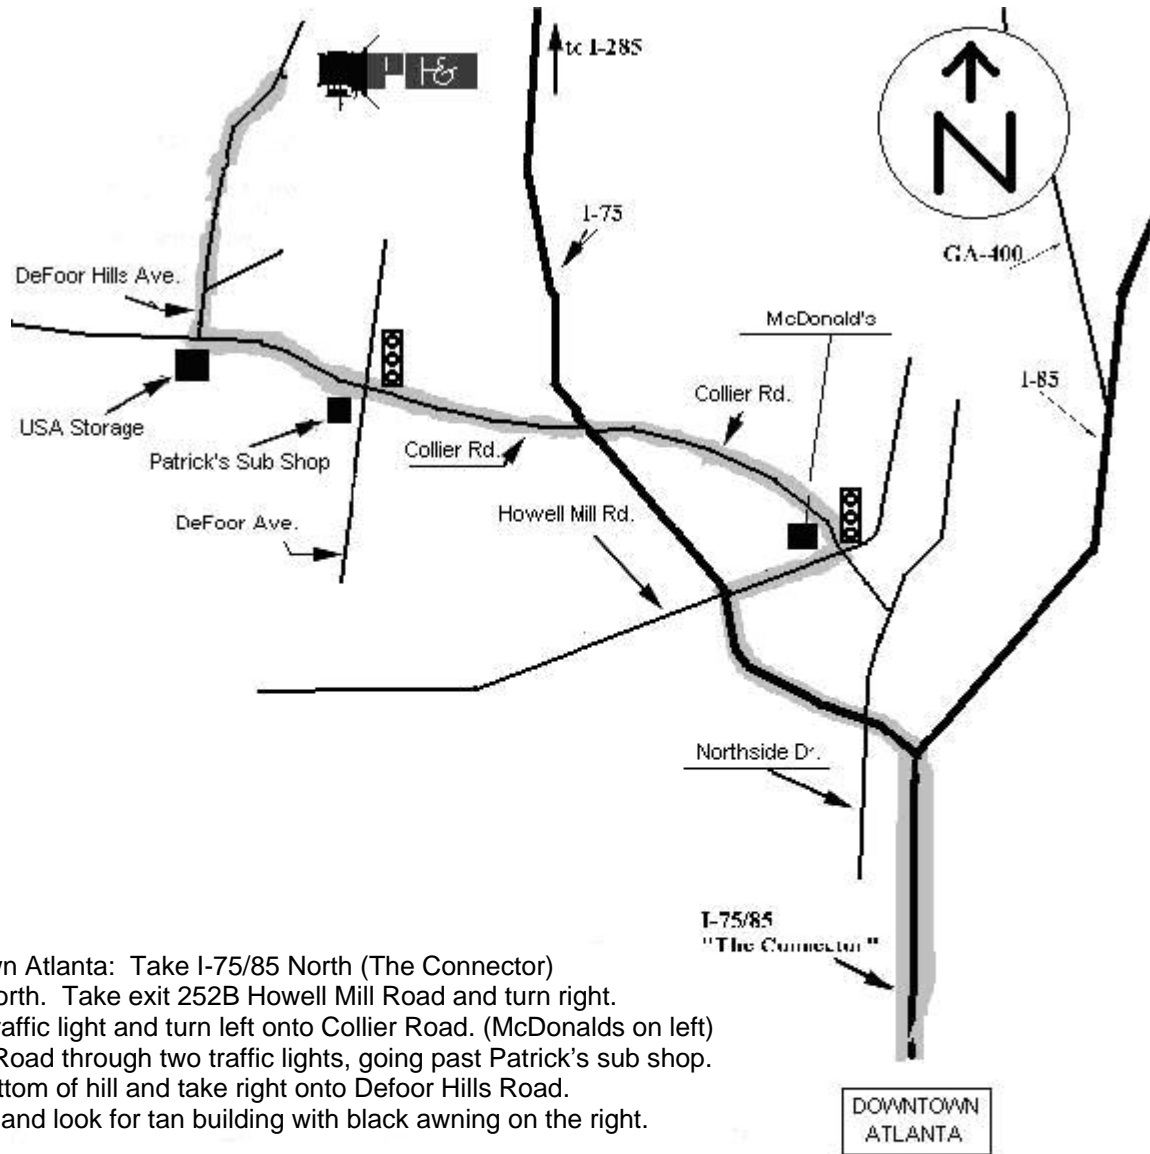

PC&E Defoor Hills Complex Map

2235 Defoor Hills Road Atlanta, GA 30318

404-609-9001

From Downtown Atlanta: Take I-75/85 North (The Connector)
Stay on I-75 North. Take exit 252B Howell Mill Road and turn right.
Travel to first traffic light and turn left onto Collier Road. (McDonalds on left)
Follow Collier Road through two traffic lights, going past Patrick's sub shop.
Continue to bottom of hill and take right onto Defoor Hills Road.
Stay to the left and look for tan building with black awning on the right.