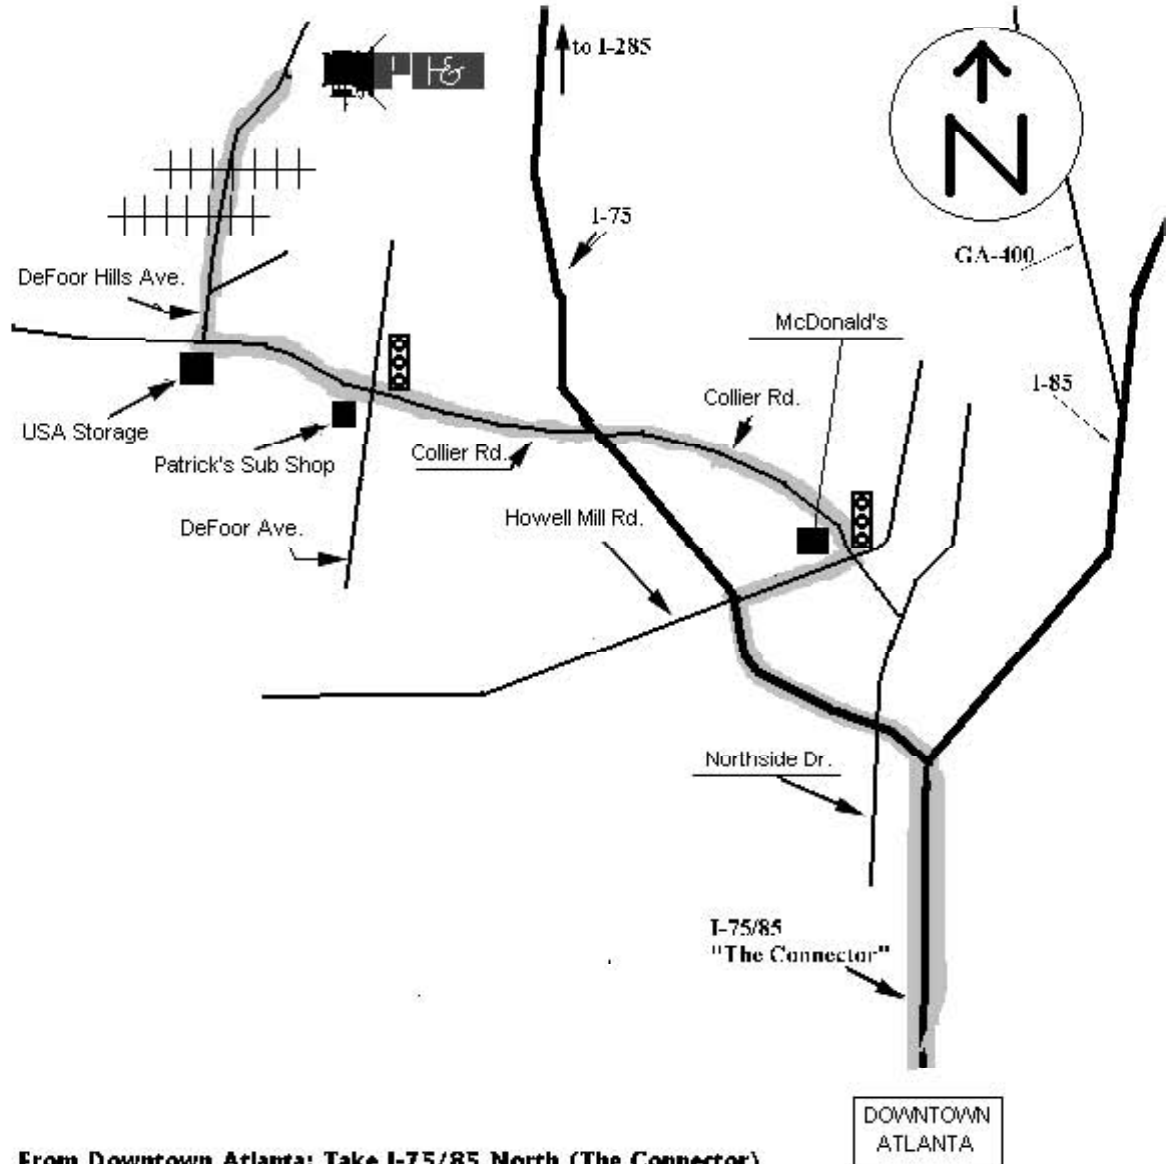

# PC&E Defoor Hills Complex Map

2235 Defoor Hills Road  
Atlanta, GA 30318  
404-609-9001

**From Downtown Atlanta: Take I-75/85 North (The Connector)**  
**Stay on I-75 North. Exit Howell Mill Road and turn right.**  
**Go to first traffic light and turn left on to Collier Rd. (McDonalds on left)**  
**Follow Collier under I-75 and through light at Defoors Ferry/DeFoor Ave. (Patrick's Subs on left).**  
**Continue on Collier to bottom of hill and take right on DeFoor Hills Road. (USA Storage on left)**  
**Road splits, so stay left. Cross railroad tracks and PC&E is 2nd building on the right.**